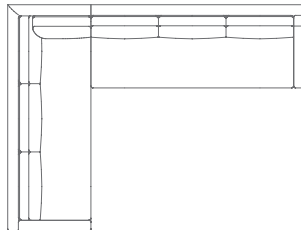

BENCH SEAT LEFT SECTIONAL

117" w x 90" d x 32" h
with welt: COM 30.5 yds
no welt: COM 27.5 yds
◦ 1x left arm return sofa
◦ 1x right arm sofa