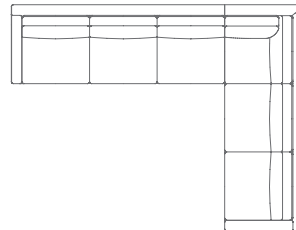

RIGHT SECTIONAL

117" w x 90" d x 32" h
with welt: COM 32.5 yds, COL 473 sqft
no welt: COM 28.5 yds
◦ 1x left arm sofa
◦ 1x right arm return sofa