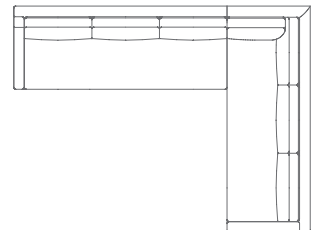

BENCH SEAT RIGHT SECTIONAL

117" w x 90" d x 32" h
with welt: COM 30.5 yds
no welt: COM 27.5 yds
◦ 1x left arm sofa
◦ 1x right arm return sofa